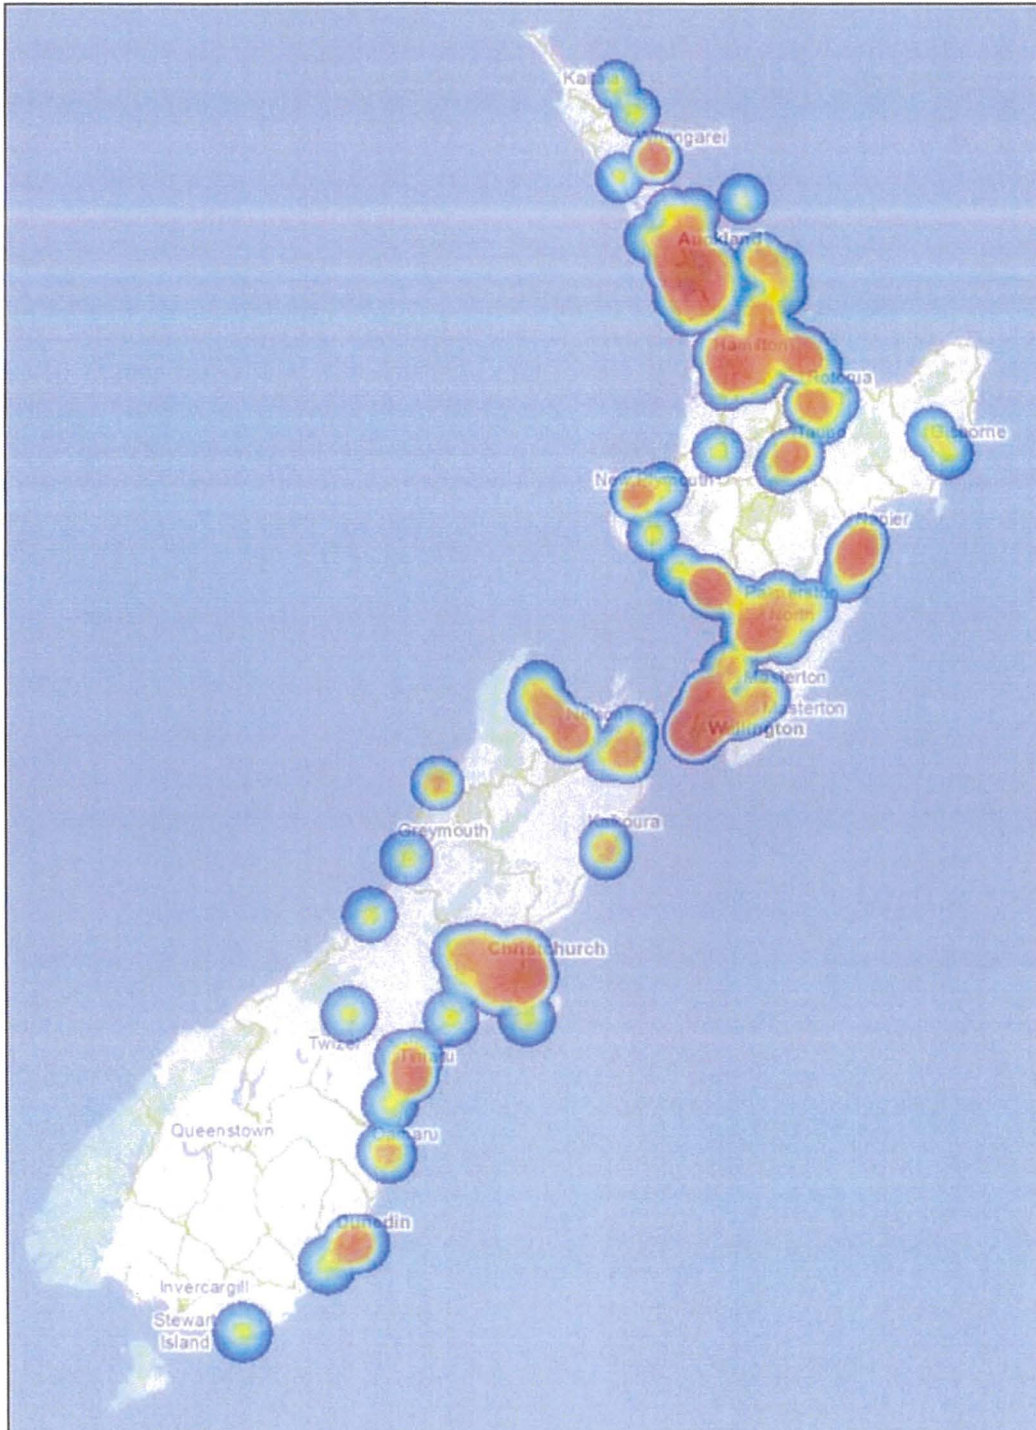

EOD Tasks 2020-2022 Heat map

Also enclosed is information regarding: callouts for items containing Chemical, Biological, Radiological, or Explosive items (CBRE); callouts for Improvised Explosive Device Disposal (IEDD); and callouts for Conventional Munitions Disposal (CMD).

Details about explosives or chemicals used in explosive devices encountered by the NZDF in EOD callouts, and the render safe procedures, are withheld in accordance with sections 6(a) and 6(d) of the OIA, as making this information available would likely prejudice the security or defence of New Zealand, and endanger individual safety.

You have the right, under section 28(3) of that OIA, to ask an Ombudsman to review this response to your request. Information about how to make a complaint is available at www.ombudsman.parliament.nz or freephone 0800 802 602.