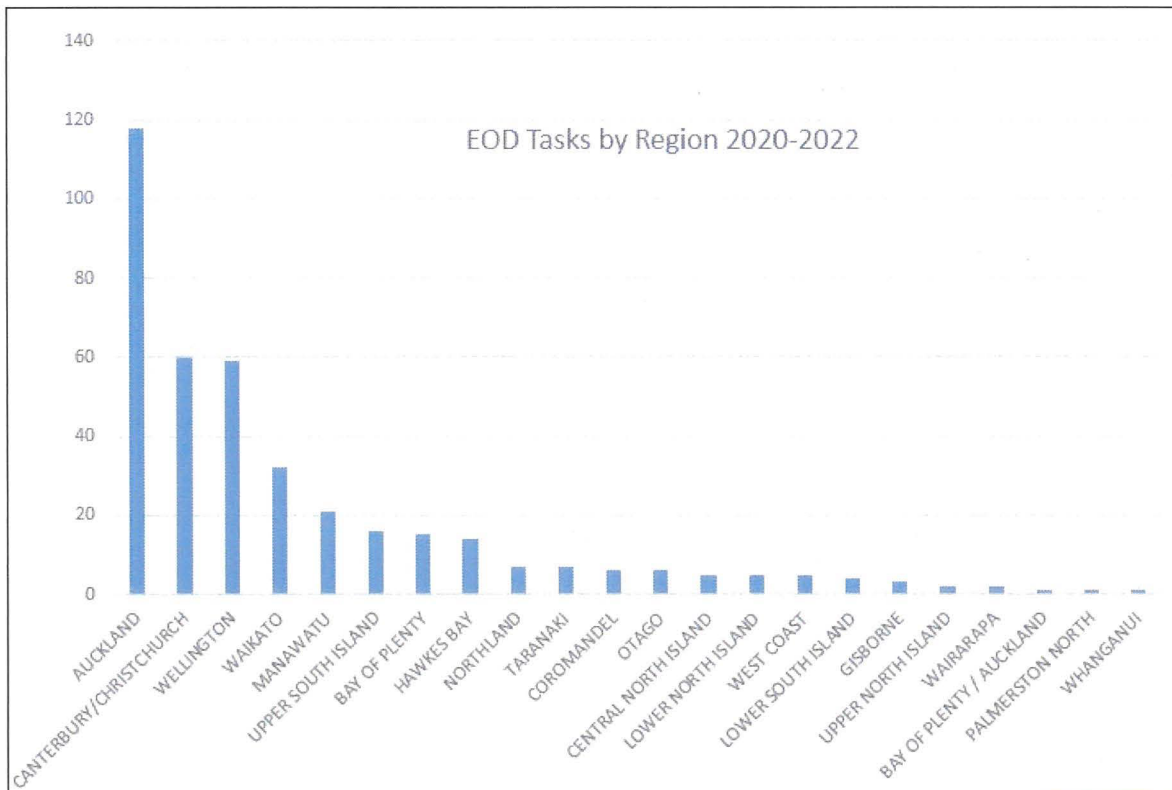

Headquarters
New Zealand Defence Force
Defence House
Private Bag 39997
Wellington Mail Centre
Lower Hutt 5045
New Zealand

OIA-2022-4582

20th January 2023

[Redacted]
[Redacted]@stuff.co.nz

Dear [Redacted]

I refer to your email of 2 December 2022 requesting, under the Official Information Act 1982 (OIA), the following:

- A list of all instances of when the Defence Force explosive ordnance disposal team has been called for in the past three years.
- Can this have when and where each instance was, what the incident was and what action was taken.

The New Zealand Defence Force (NZDF) maintains an Explosive Ordnance Disposal (EOD) capability with personnel throughout New Zealand. EOD capability is based in Auckland, Wellington and Christchurch

From 1 January 2020 to 31 December 2022, the NZDF EOD team undertook 391 operational tasks in New Zealand. The below table shows how NZDF EOD callouts were distributed by region over that time followed by an associated 'heat map'.

NZDF EOD Tasks 2020 – 2022 Timeline